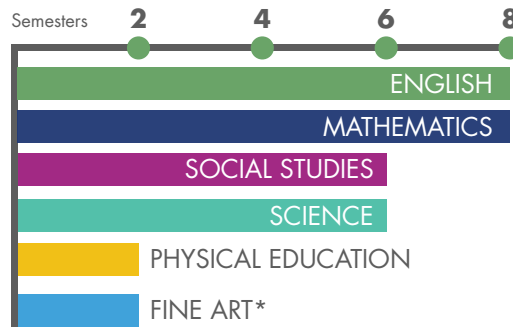

RACE

38% White
28% Hispanic
23% Black
6% Multi Racial
4% Asian
1% Other

GRADE LEVEL

216 Seniors
297 Juniors
359 Sophomores
338 Freshmen

GENDER

49% Male
51% Female

CURRICULUM REQUIREMENTS

24 units of credit are required to graduate